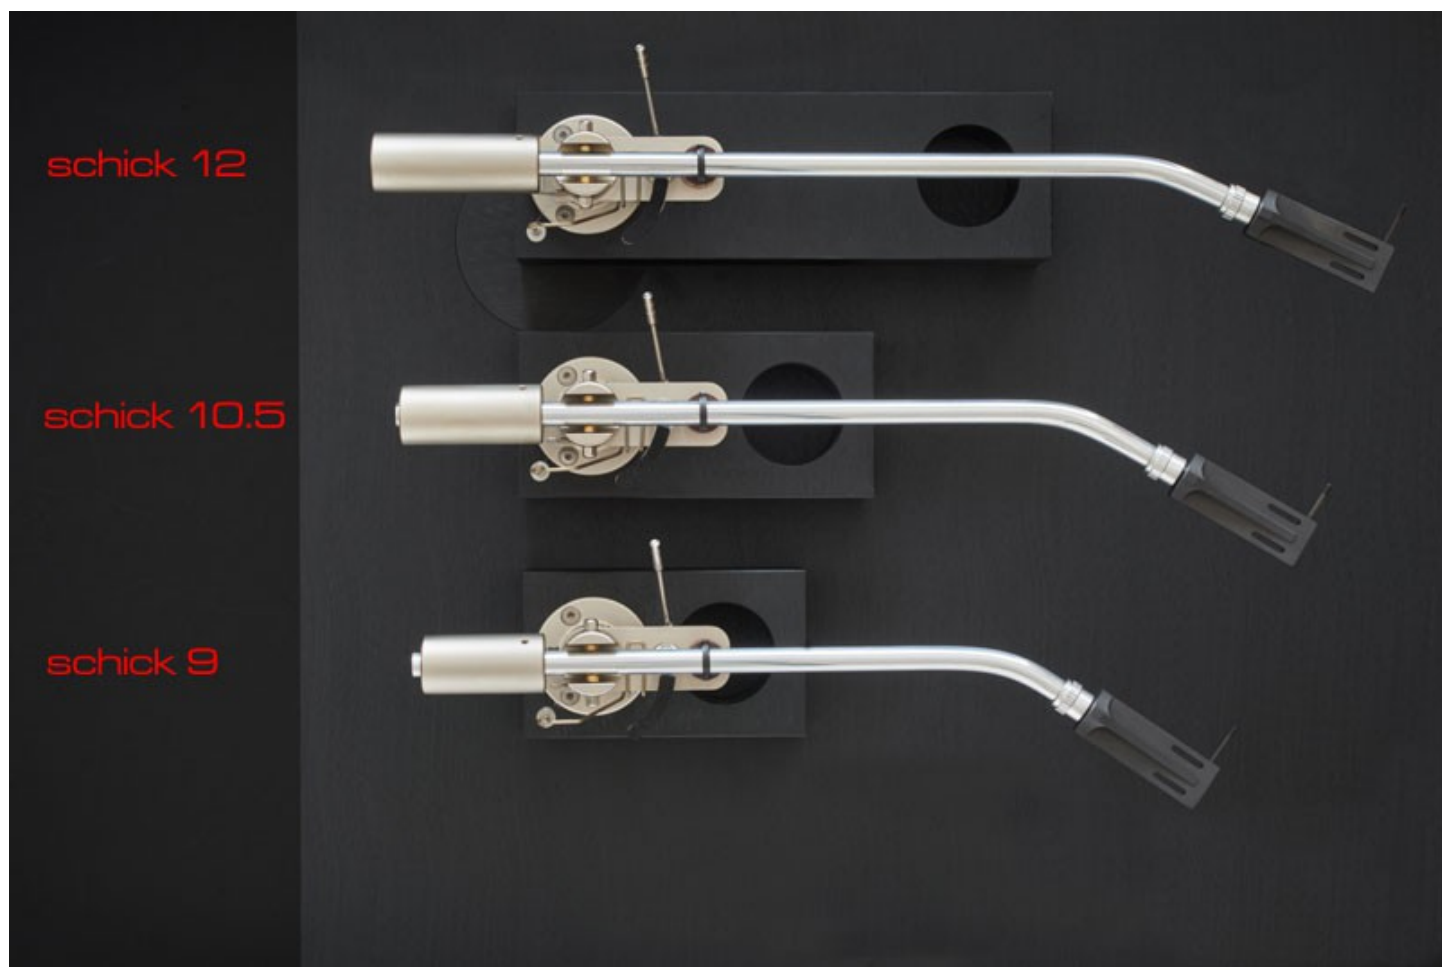

schick

Liebenthal

schick

Liebenthal

tonearm

information

schick

*Liebenthal*

schick Liebenthal tonearm

customer information

schick tonearms are available in three length variants.

	mounting distance
schick 9	229 mm
schick 10.5	270 mm
schick 12	305 mm

The schick 9 is a drop in replacement for EMT record players as well.

The tonearm includes a lift and arm rest with holding clip.  
All tonearms are equipped with an antiskating mechanism.

The arm has a 5 pin tonearm connector.  
It consists of a Teflon isolator and electronic test pins.

Else, you can choose a fixed tonearm cable, with lowest resistance and capacitance, symmetrical cable with schick RCA plugs.  
The cable is 1,1m long.

schick tonearms are available in three finishes to choose from: